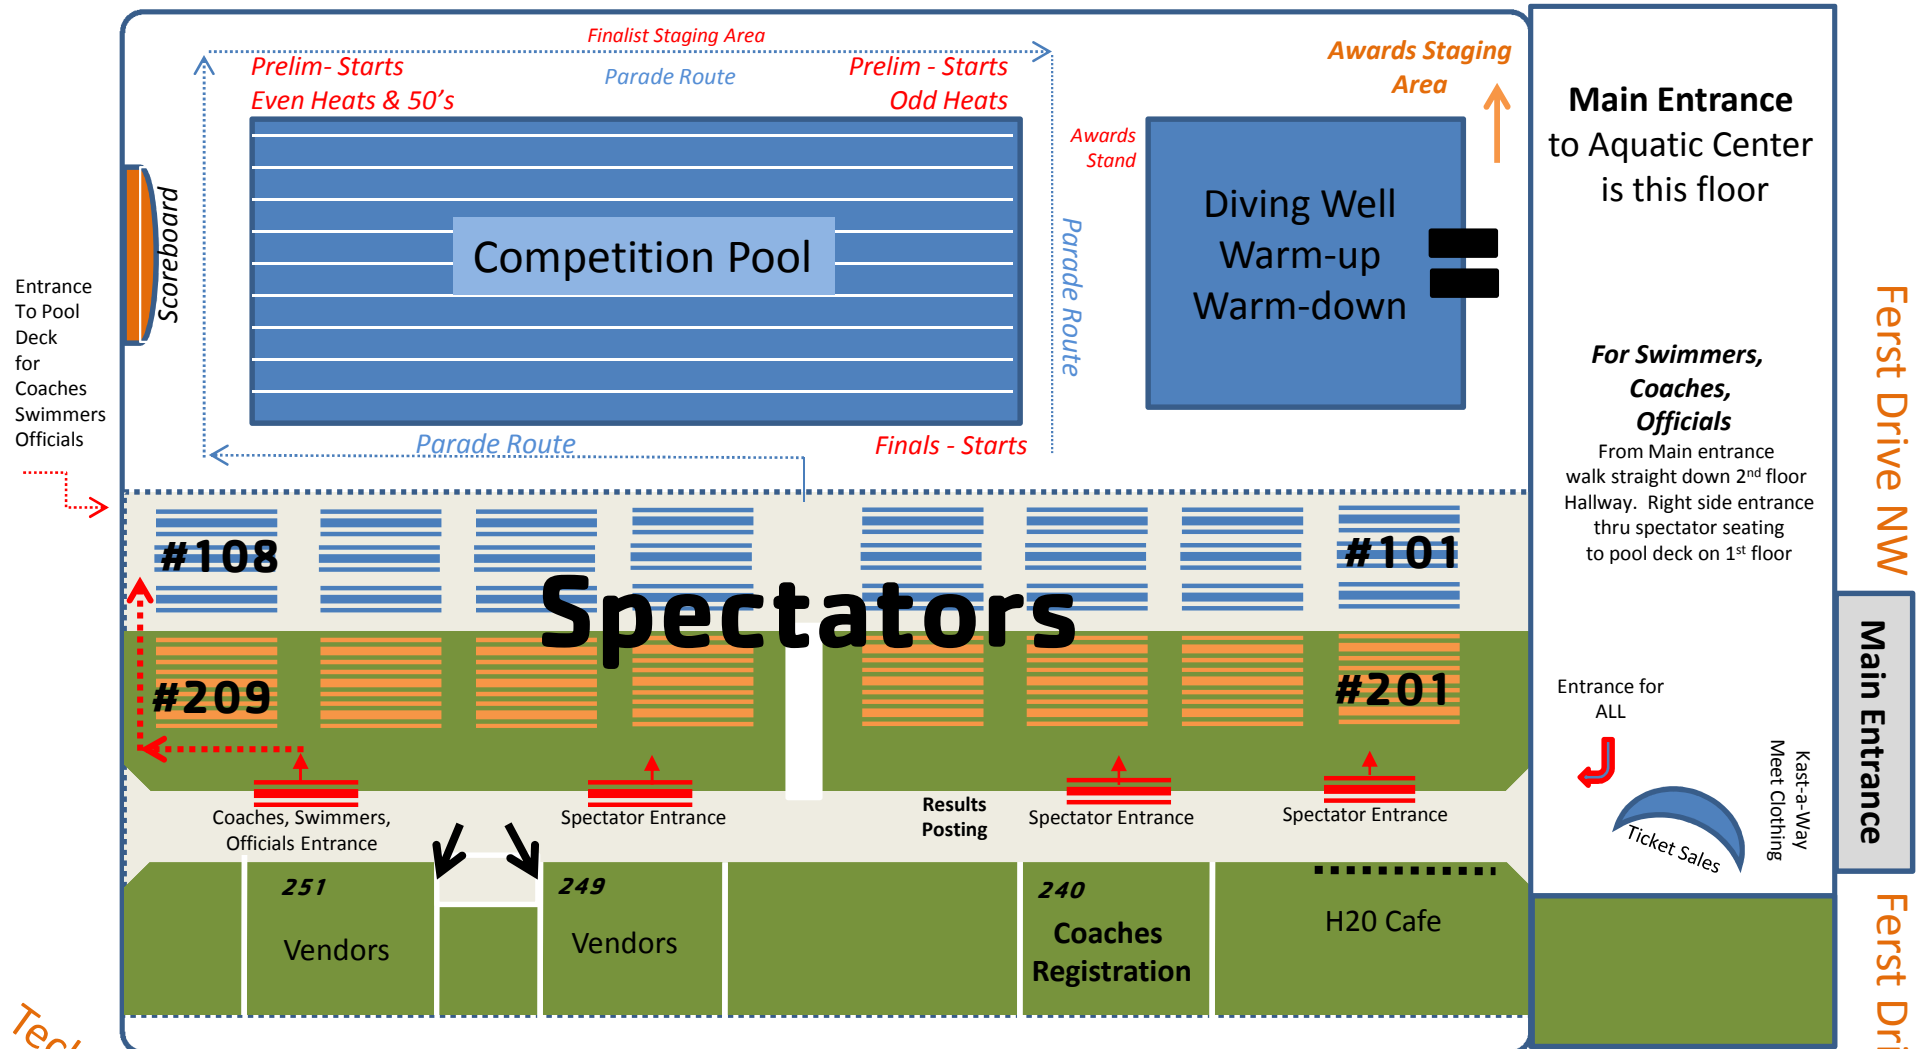

## Georgia Tech Campus Recreation Center - Aquatics Map for Coaches, Swimmers and Officials

# 1st Floor

### Pool Deck and Rooms

**Note: Coaches Registration  
2nd Floor (Main Floor) - Room 240**

**2nd Floor**

# Georgia Tech Campus Recreation Center - Aquatics Map for Spectators

**2nd Floor**

**Spectators and Vendors**

Tech Parkway NW

YMCA Long Course Nationals