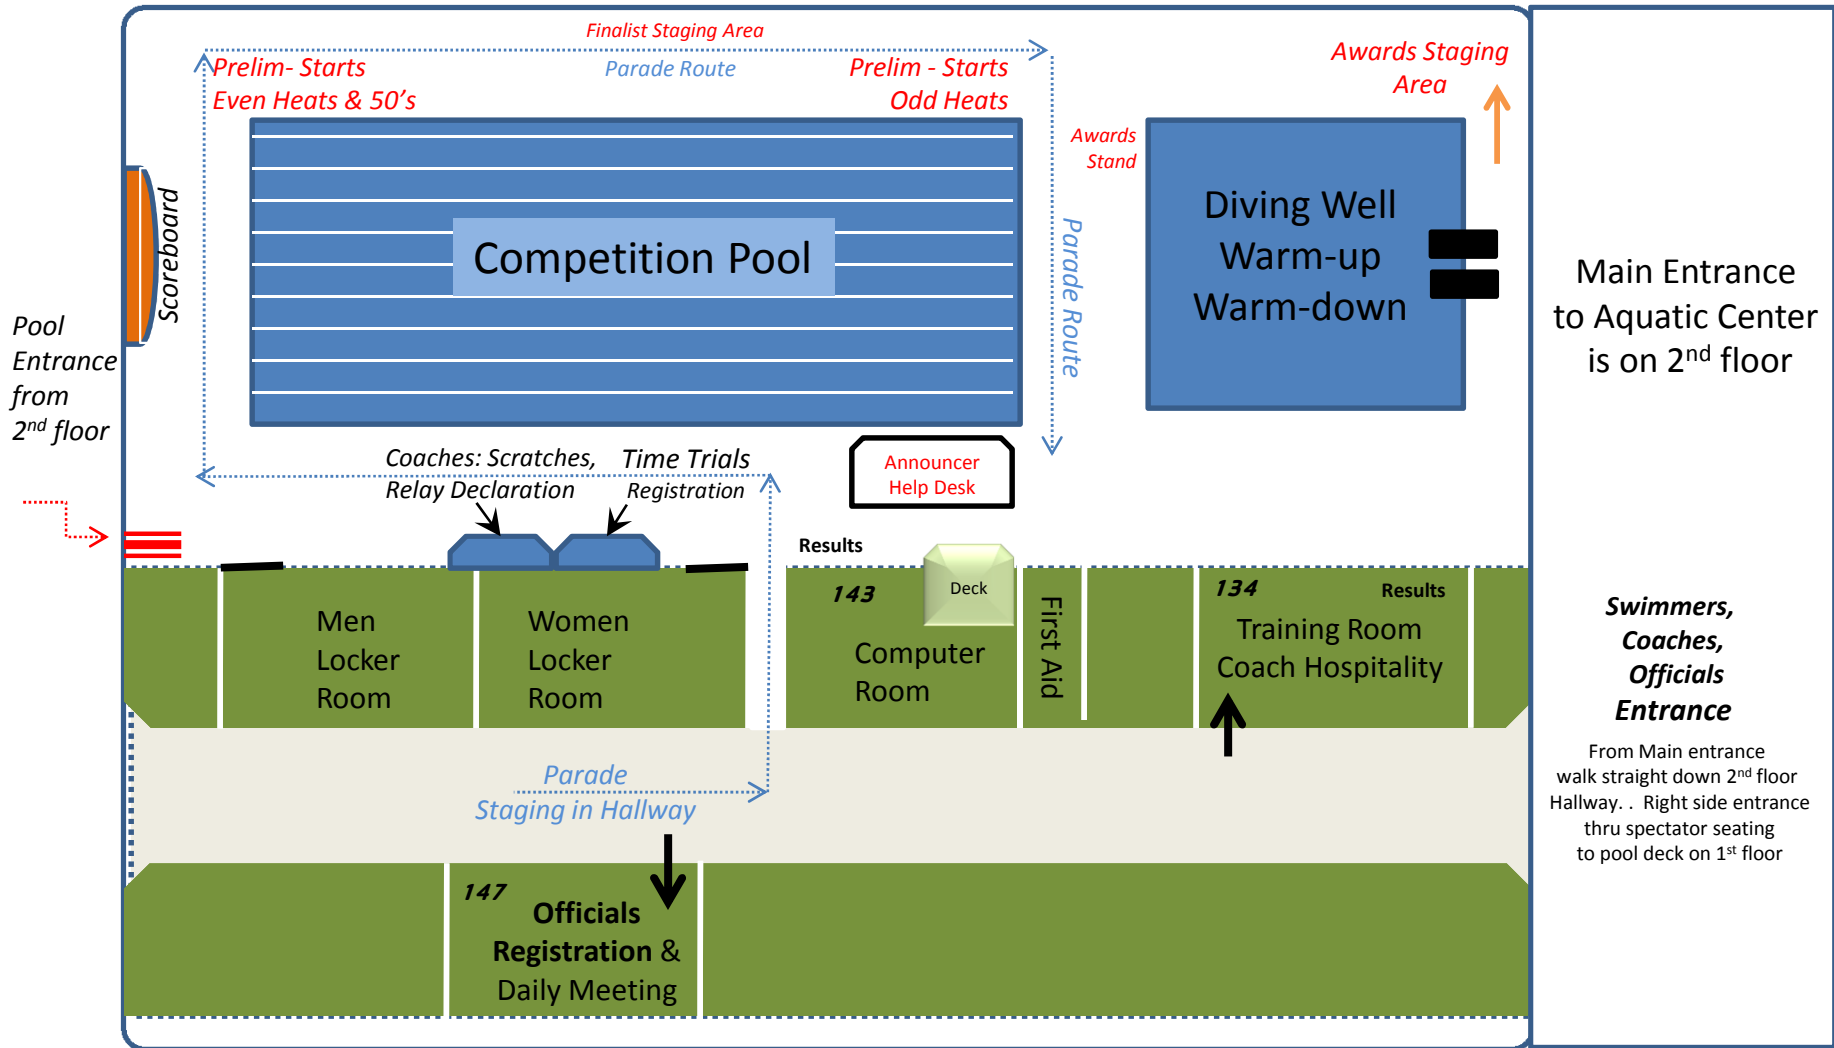

# 1st Floor

## Georgia Tech Campus Recreation Center - Aquatics Map for Coaches, Swimmers and Officials

# Georgia Tech Campus Recreation Center - Aquatics Map for Spectators

**2nd Floor**

**Spectators and Vendors**

Tech Parkway NW

YMCA Long Course Nationals