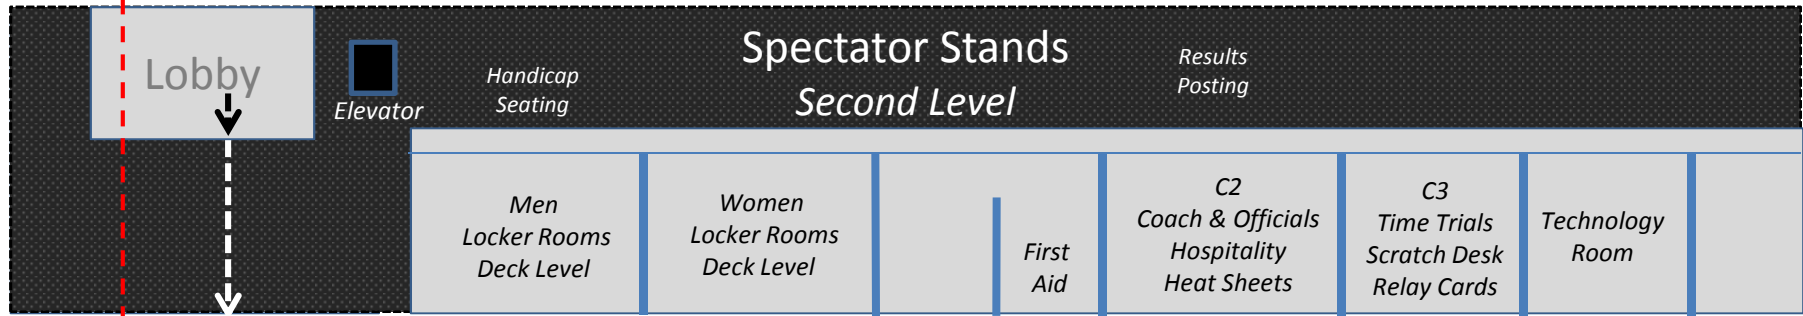

GAC Event Center
Athletes Village
Officials Meetings

Greensboro Parking ↗

Coaches & Officials
Swimmers
Entrance

Entrance
Spectators

Parade Route

Lost & Found

Parade Route

Results Posting

Start End

Start End

2012 YMCA NATIONAL SHORT COURSE SWIMMING CHAMPIONSHIP

SITE PLAN
SCALE: 1" = 200'

- 1 Suite Parking
- 2 Satellite Truck Parking
- 3a Plaza Entrance / Player-Pass Gate
- 3b Load-In
- 4 Operations Entrance
- 5 Backstage SEC Parking
- 6 Storage
- 7 The Terrace
- 8 Warmemorial Auditorium Drive
- 9 Lee Street Parking Lot (overflow)
- 10 Team / Cheerleading /Band Parking
- 11 Season Parking
- 12 Ampitheatre
- 13 SEC Meeting Rooms
- 14 Drop-off to GAC & HOC
- 15 Season / Media Parking Entrance
- 16 General Public Parking Entrance
- 17 Pavilion
- 18 Service Drive
- 19 Greensboro Aquatic Center
- 20 ACC Hall of Champions
- 21 Canada Dry Property